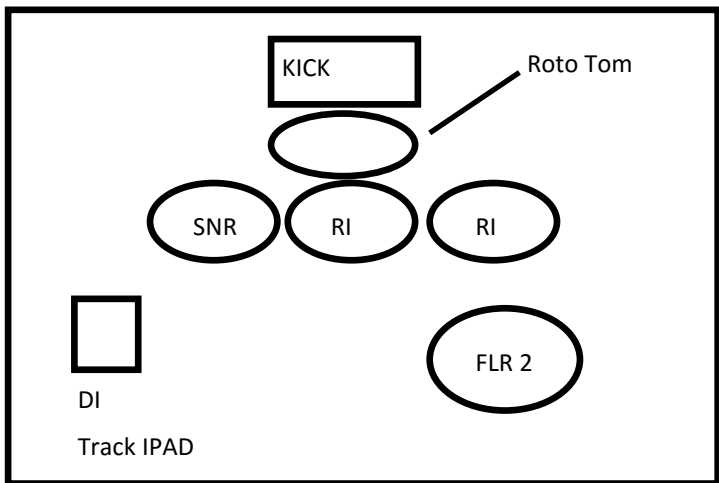

IEM Mix 5 XLR

IEM
Mix 6 XLR

Stage Plot
For 4pc band

SPANDEX NATION INPUT LIST

1. KICK-BETTA91 (comp/gate)
2. SNR-SM57 (comp/gate)
3. HH-SM81
4. RACK TOM 1 SENN 604 OR D2 (comp/gate)
5. RACK TOM2 SENN 604 OR D2 (comp/gate)
6. FLR TOM1 SENN 604 OR D2 (comp/gate)
7. FLR TOM2 SENN 604 OR D2 (comp/gate)
8. ROTO TOM SM57
9. OH1 SM81
10. OH2 SM81
11. RIDE/COWBELL—SM81
12. BASS D.I. (comp)
13. GTR 1 D.I. (comp)
14. GTR2 D.I. (comp)
15. TRACKS D.I. (comp)
16. SR gtr vocal—BETA 58 (comp)
17. SC lead voc wireless SENN835 or BETA58 (comp)
18. SL bass voc BETA58 (comp)